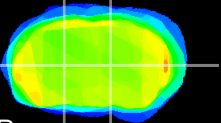

Coronal

Sagittal-R

Sagittal-L

ViBrism: CX04221
Horizontal

VA/VL