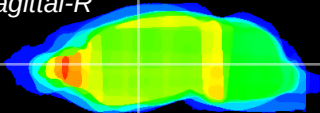

Coronal

Sagittal-R

Sagittal-L

ViBrism: CX04221
Horizontal

VA/VL