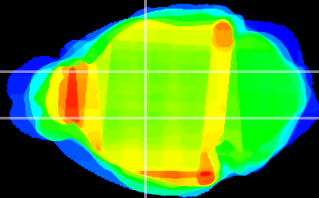

Coronal

Sagittal-R

Sagittal-L

ViBrism: CX04221
Horizontal

VA/VL