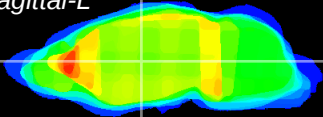

Coronal

Sagittal-R

Sagittal-L

ViBrism: CX04221
Horizontal

VA/VL