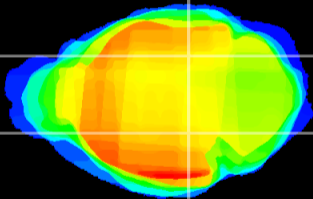

Coronal

Sagittal-R

Sagittal-L

ViBrism: CX04225
Horizontal

MG