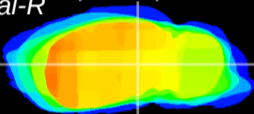

Coronal

Sagittal-R

Sagittal-L

ViBrism: CX04225
Horizontal

MG