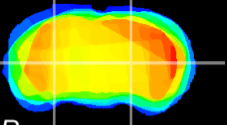

Coronal

Sagittal-R

Sagittal-L

ViBrism: CX04225
Horizontal

MG