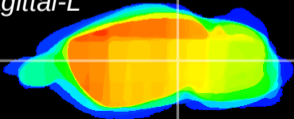

Coronal

Sagittal-R

Sagittal-L

ViBrism: CX04225
Horizontal

MG