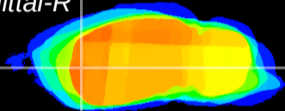

Coronal

Sagittal-R

Sagittal-L

ViBrism: CX04227
Horizontal

CPU lateral