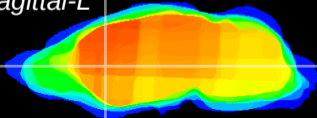

Coronal

Sagittal-R

Sagittal-L

ViBrisM: CX04227
Horizontal

CPU medial