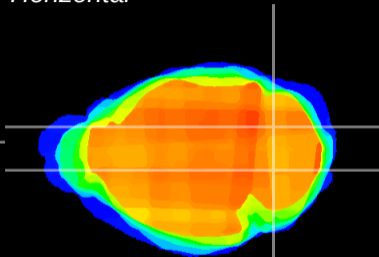

Coronal

Sagittal-R

Sagittal-L

ViBrism: CX04229  
Horizontal

Cb nucleus