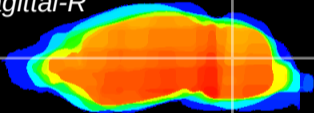

Coronal

Sagittal-R

Sagittal-L

ViBrism: CX04229  
Horizontal

Cb nucleus