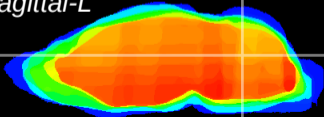

Coronal

Sagittal-R

Sagittal-L

ViBrism: CX04229  
Horizontal

Cb nucleus