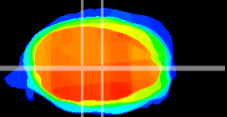

Coronal

Sagittal-R

Sagittal-L

ViBrism: CX04230
Horizontal

MVe