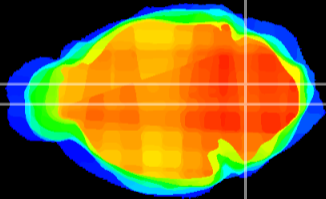

Coronal

Sagittal-R

Sagittal-L

ViBrism: CX04230
Horizontal

MVe