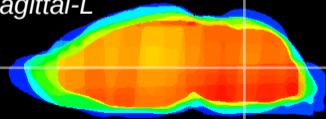

Coronal

Sagittal-R

Sagittal-L

ViBrism: CX04230
Horizontal

MVe