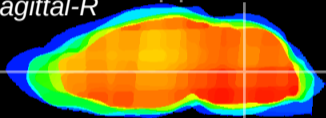

Coronal

Sagittal-R

Sagittal-L

ViBrism: CX04230
Horizontal

MVe