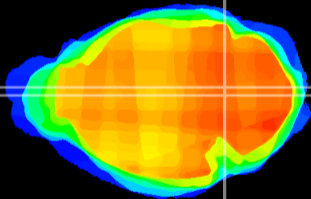

Coronal

Sagittal-R

Sagittal-L

ViBrism: CX04230
Horizontal

Tg