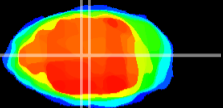

Coronal

Sagittal-R

Sagittal-L

ViBrism: CX04230
Horizontal

Tg