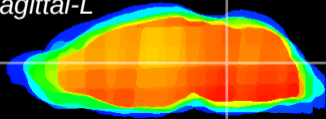

Coronal

Sagittal-R

Sagittal-L

ViBrism: CX04230
Horizontal

Tg