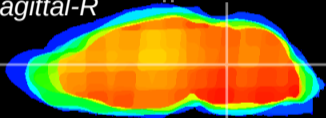

Coronal

Sagittal-R

Sagittal-L

ViBrism: CX04230
Horizontal

Tg