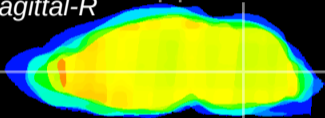

Coronal

Sagittal-R

Sagittal-L

ViBrism: CX04234
Horizontal

MVe