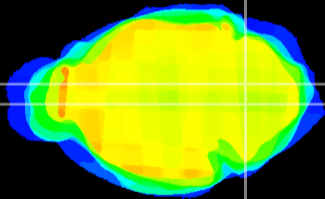

Coronal

Sagittal-R

Sagittal-L

ViBrism: CX04234
Horizontal

MVe