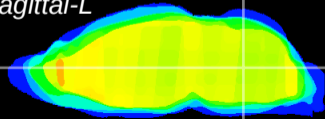

Coronal

Sagittal-R

Sagittal-L

ViBrism: CX04234
Horizontal

MVe