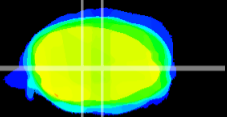

Coronal

Sagittal-R

Sagittal-L

ViBrism: CX04234
Horizontal

MVe