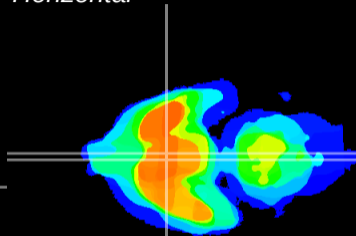

Coronal

Sagittal-R

Sagittal-L

ViBrisM: CX04235
Horizontal

SCN