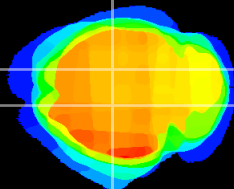

Coronal

Sagittal-R

Sagittal-L

ViBrism: CX04237
Horizontal

CA1