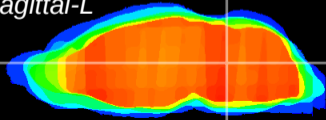

Coronal

Sagittal-R

Sagittal-L

ViBrism: CX04241
Horizontal

Tg