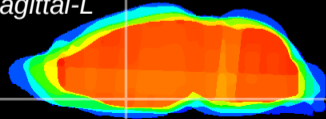

Coronal

Sagittal-R

Sagittal-L

ViBrism: CX04242
Horizontal

MPA