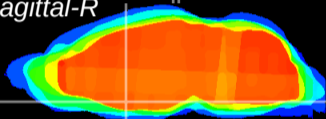

Coronal

Sagittal-R

Sagittal-L

ViBrism: CX04242
Horizontal

MPA