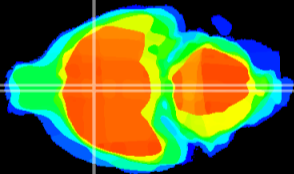

Coronal

Sagittal-R

Sagittal-L

ViBrism: CX04242
Horizontal

MPA