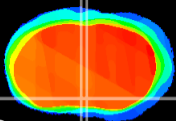

Coronal

Sagittal-R

Sagittal-L

ViBrism: CX04242
Horizontal

MPA