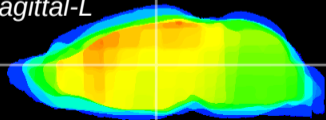

Coronal

Sagittal-R

Sagittal-L

ViBrism: CX04247
Horizontal

MD