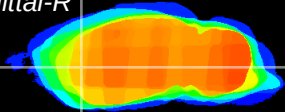

Coronal

Sagittal-R

Sagittal-L

ViBrism: CX04248
Horizontal

CPU lateral