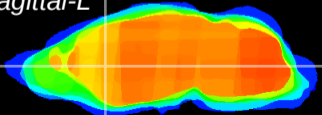

Coronal

Sagittal-R

Sagittal-L

ViBrism: CX04248  
Horizontal

CPU medial