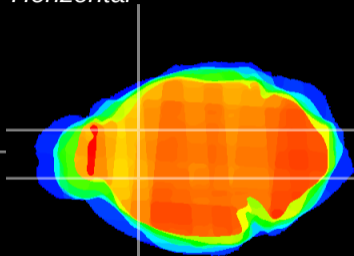

Coronal

Sagittal-R

Sagittal-L

ViBrism: CX04248  
Horizontal

CPU medial