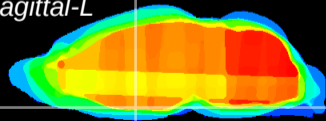

Coronal

Sagittal-R

Sagittal-L

ViBriSm: CX04250
Horizontal

SCN