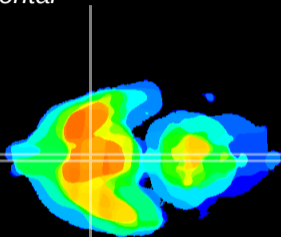

Coronal

Sagittal-R

Sagittal-L

ViBriSm: CX04250
Horizontal

SCN