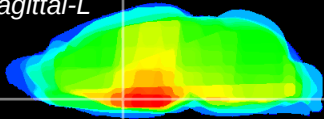

Coronal

Sagittal-R

Sagittal-L

ViBrism: CX04255
Horizontal

MPA