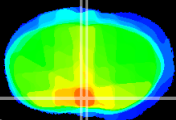

Coronal

Sagittal-R

Sagittal-L

ViBrism: CX04255
Horizontal

MPA