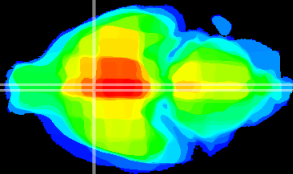

Coronal

Sagittal-R

Sagittal-L

ViBrism: CX04255
Horizontal

MPA