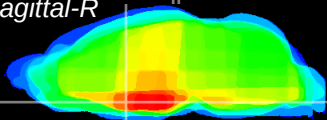

Coronal

Sagittal-R

Sagittal-L

ViBrism: CX04255
Horizontal

MPA