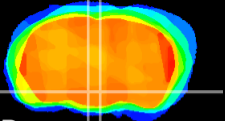

Coronal

Sagittal-R

Sagittal-L

ViBrism: CX04260
Horizontal

DM