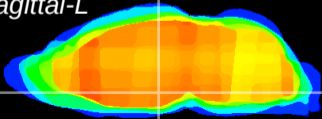

Coronal

Sagittal-R

Sagittal-L

ViBrism: CX04260
Horizontal

DM