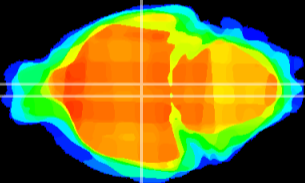

Coronal

Sagittal-R

Sagittal-L

ViBrism: CX04260
Horizontal

DM