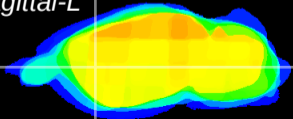

Coronal

Sagittal-R

Sagittal-L

ViBrism: CX04262  
Horizontal

CPU lateral