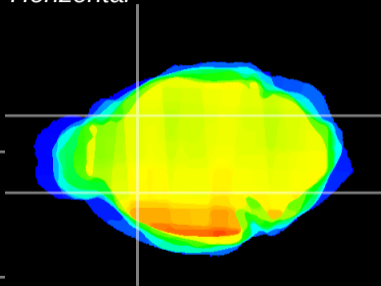

Coronal

Sagittal-R

Sagittal-L

ViBrism: CX04262  
Horizontal

CPU lateral