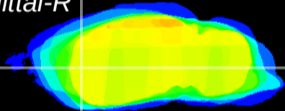

Coronal

Sagittal-R

Sagittal-L

ViBrism: CX04262  
Horizontal

CPU lateral