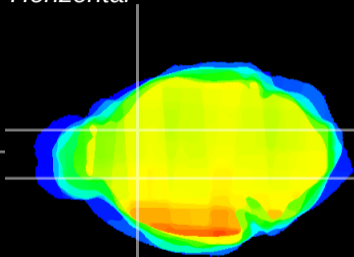

Coronal

Sagittal-R

Sagittal-L

ViBrism: CX04262
Horizontal

CPU medial