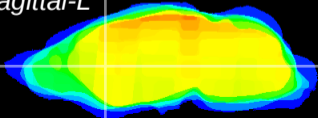

Coronal

Sagittal-R

Sagittal-L

ViBrism: CX04262
Horizontal

CPU medial