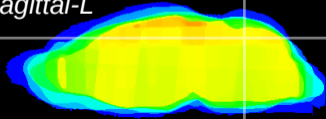

Coronal

Sagittal-R

Sagittal-L

ViBrism: CX04262
Horizontal

Cb vermis