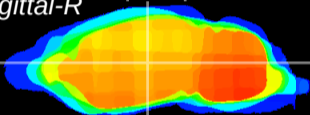

Coronal

Sagittal-R

Sagittal-L

ViBrism: CX04263
Horizontal

VPM/VPL