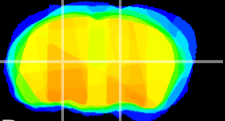

Coronal

Sagittal-R

Sagittal-L

ViBrism: CX04263
Horizontal

VPM/VPL