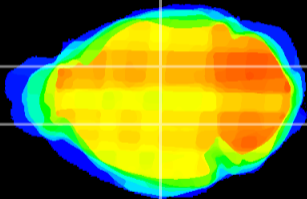

Coronal

Sagittal-R

Sagittal-L

ViBrism: CX04263
Horizontal

VPM/VPL