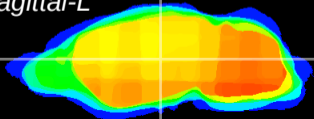

Coronal

Sagittal-R

Sagittal-L

ViBrism: CX04263
Horizontal

VPM/VPL