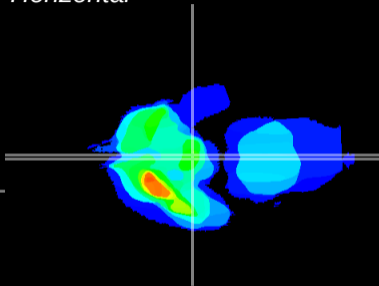

Coronal

Sagittal-R

Sagittal-L

ViBrism: CX04268
Horizontal

ME