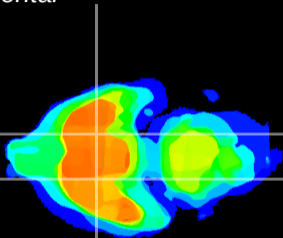

Coronal

Sagittal-R

Sagittal-L

ViBrisM: CX04268
Horizontal

S0