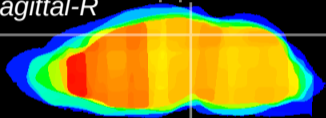

Coronal

Sagittal-R

Sagittal-L

ViBrism: CX04270
Horizontal

SC