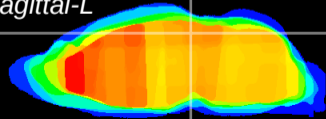

Coronal

Sagittal-R

Sagittal-L

ViBrism: CX04270
Horizontal

SC