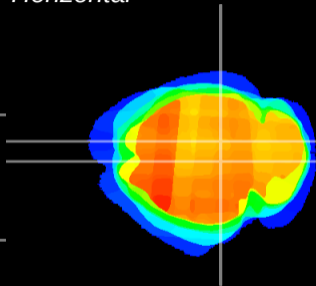

Coronal

Sagittal-R

Sagittal-L

ViBrism: CX04270
Horizontal

SC