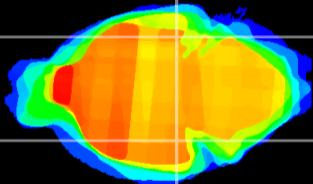

Coronal

Sagittal-R

Sagittal-L

ViBrism: CX04270
Horizontal

ventral S