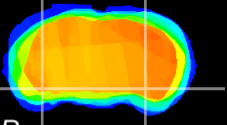

Coronal

Sagittal-R

Sagittal-L

ViBrism: CX04270
Horizontal

ventral S