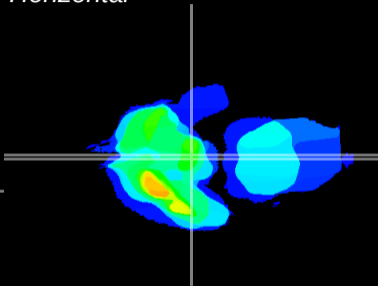

Coronal

Sagittal-R

Sagittal-L

ViBrism: CX04272
Horizontal

ME