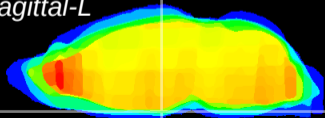

Coronal

Sagittal-R

Sagittal-L

ViBrism: CX04272
Horizontal

ME