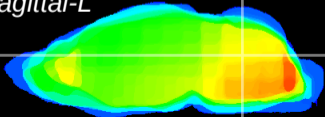

Coronal

Sagittal-R

Sagittal-L

ViBrism: CX04275
Horizontal

Cb nucleus