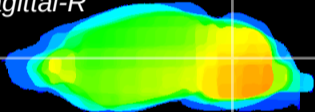

Coronal

Sagittal-R

Sagittal-L

ViBrism: CX04275
Horizontal

Cb nucleus