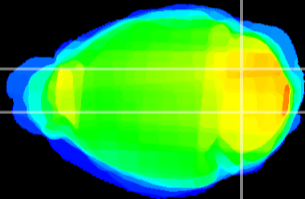

Coronal

Sagittal-R

Sagittal-L

ViBrism: CX04275
Horizontal

Cb nucleus