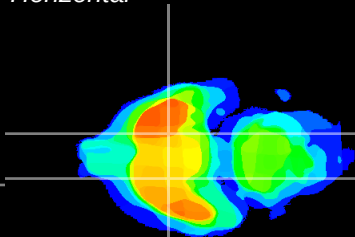

Coronal

Sagittal-R

Sagittal-L

ViBrism: CX04276
Horizontal

S0