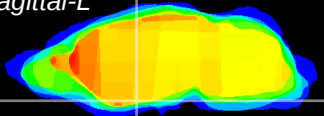

Coronal

Sagittal-R

Sagittal-L

ViBrism: CX04276
Horizontal

S0