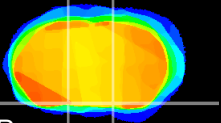

Coronal

Sagittal-R

Sagittal-L

ViBrism: CX04276
Horizontal

S0