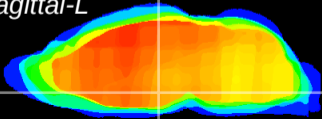

Coronal

Sagittal-R

Sagittal-L

ViBrism: CX04279
Horizontal

DM