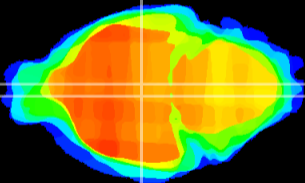

Coronal

Sagittal-R

Sagittal-L

ViBrism: CX04279
Horizontal

DM