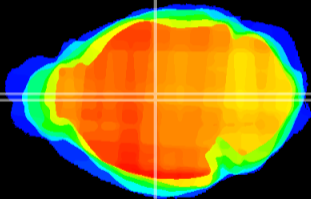

Coronal

Sagittal-R

Sagittal-L

ViBrism: CX04279
Horizontal

MD