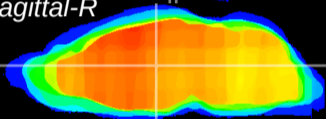

Coronal

Sagittal-R

Sagittal-L

ViBrism: CX04279
Horizontal

MD