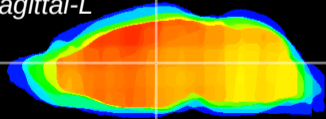

Coronal

Sagittal-R

Sagittal-L

ViBrism: CX04279
Horizontal

MD