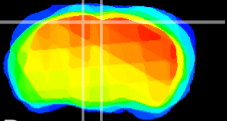

Coronal

Sagittal-R

Sagittal-L

ViBrism: CX04282
Horizontal

RS