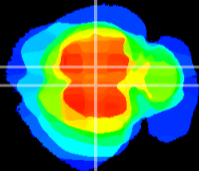

Coronal

Sagittal-R

Sagittal-L

ViBrism: CX04282
Horizontal

RS