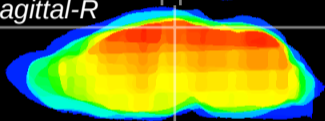

Coronal

Sagittal-R

Sagittal-L

ViBrism: CX04282
Horizontal

RS