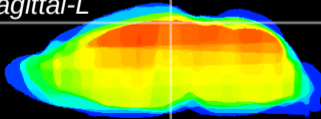

Coronal

Sagittal-R

Sagittal-L

ViBrism: CX04282
Horizontal

RS