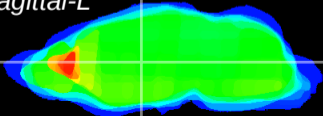

Coronal

Sagittal-R

Sagittal-L

ViBrism: CX04283
Horizontal

VA/VL