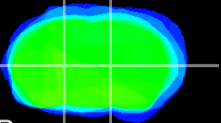

Coronal

Sagittal-R

Sagittal-L

ViBrism: CX04283
Horizontal

VA/VL