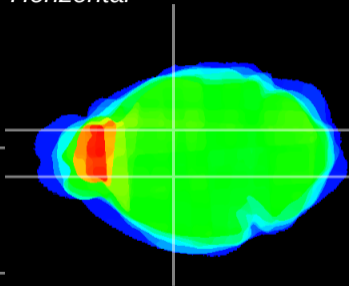

Coronal

Sagittal-R

Sagittal-L

ViBrism: CX04283
Horizontal

VA/VL