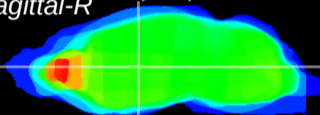

Coronal

Sagittal-R

Sagittal-L

ViBrism: CX04283
Horizontal

VA/VL