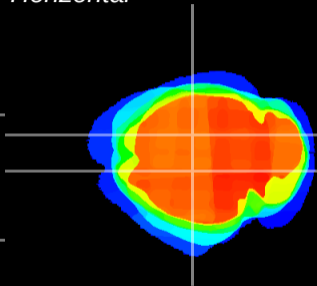

Coronal

Sagittal-R

Sagittal-L

ViBrism: CX04285
Horizontal

CA1