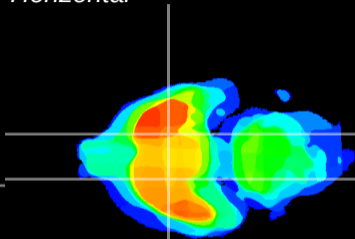

Coronal

Sagittal-R

Sagittal-L

ViBrism: CX04291
Horizontal

S0