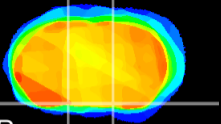

Coronal

Sagittal-R

Sagittal-L

ViBrism: CX04291
Horizontal

S0