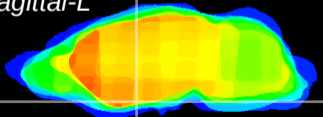

Coronal

Sagittal-R

Sagittal-L

ViBrism: CX04291
Horizontal

S0