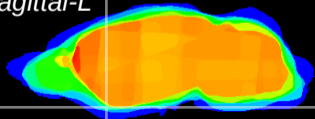

Coronal

Sagittal-R

Sagittal-L

ViBrism: CX04293
Horizontal

Tu