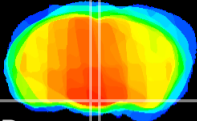

Coronal

Sagittal-R

Sagittal-L

ViBrism: CX04296
Horizontal

VMH