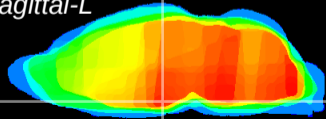

Coronal

Sagittal-R

Sagittal-L

ViBrism: CX04296
Horizontal

VMH