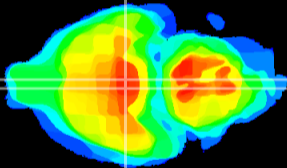

Coronal

Sagittal-R

Sagittal-L

ViBrism: CX04296
Horizontal

VMH