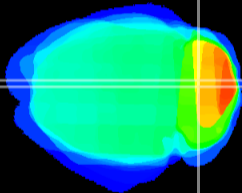

Coronal

Sagittal-R

Sagittal-L

ViBrism: CX04297  
Horizontal

Cb vermis