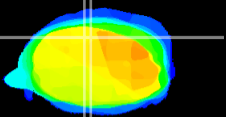

Coronal

Sagittal-R

Sagittal-L

ViBrism: CX04297  
Horizontal

Cb vermis