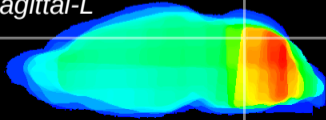

Coronal

Sagittal-R

Sagittal-L

ViBrism: CX04297  
Horizontal

Cb vermis