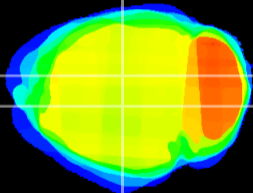

Coronal

Sagittal-R

Sagittal-L

ViBrism: CX04301
Horizontal

DG