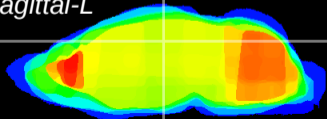

Coronal

Sagittal-R

Sagittal-L

ViBrism: CX04301
Horizontal

DG