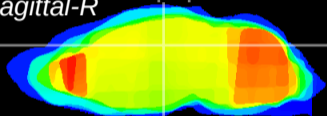

Coronal

Sagittal-R

Sagittal-L

ViBrism: CX04301
Horizontal

DG