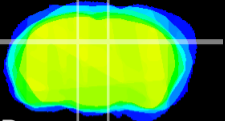

Coronal

Sagittal-R

Sagittal-L

ViBrism: CX04301
Horizontal

DG