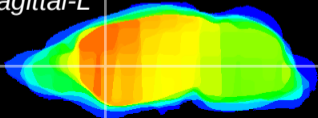

Coronal

Sagittal-R

Sagittal-L

ViBrism: CX04308
Horizontal

CPU medial