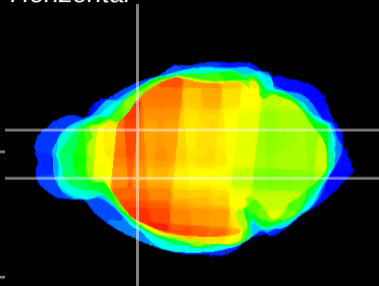

Coronal

Sagittal-R

Sagittal-L

ViBrism: CX04308
Horizontal

CPU medial