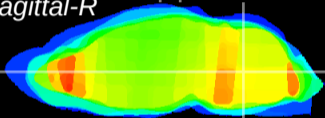

Coronal

Sagittal-R

Sagittal-L

ViBrism: CX04312
Horizontal

MVe