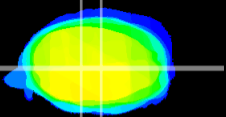

Coronal

Sagittal-R

Sagittal-L

ViBrism: CX04312
Horizontal

MVe