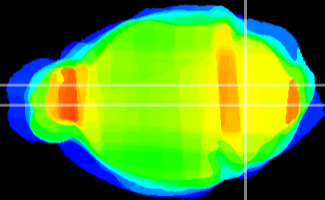

Coronal

Sagittal-R

Sagittal-L

ViBrism: CX04312
Horizontal

MVe