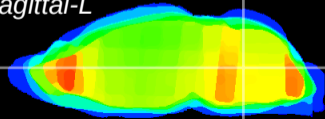

Coronal

Sagittal-R

Sagittal-L

ViBrism: CX04312
Horizontal

MVe