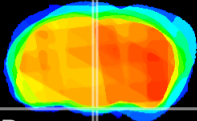

Coronal

Sagittal-R

Sagittal-L

ViBrism: CX04313
Horizontal

ME