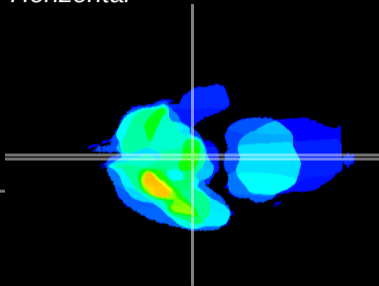

Coronal

Sagittal-R

Sagittal-L

ViBrism: CX04313
Horizontal

ME