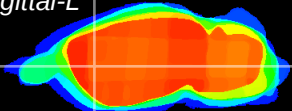

Coronal

Sagittal-R

Sagittal-L

ViBriSM: CX04314  
Horizontal

CPU lateral