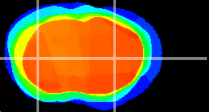

Coronal

Sagittal-R

Sagittal-L

ViBriSM: CX04314  
Horizontal

CPU lateral