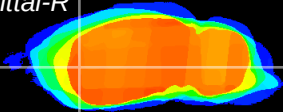

Coronal

Sagittal-R

Sagittal-L

ViBriSM: CX04314  
Horizontal

CPU lateral