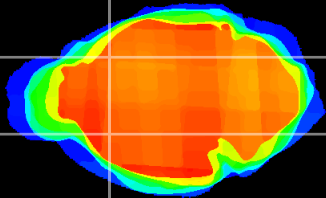

Coronal

Sagittal-R

Sagittal-L

ViBriSM: CX04314  
Horizontal

CPU lateral