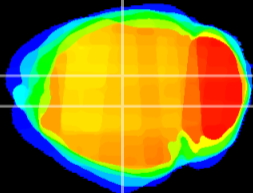

Coronal

Sagittal-R

Sagittal-L

ViBrism: CX04316
Horizontal

DG