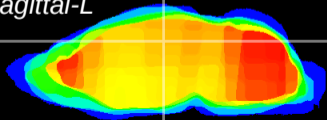

Coronal

Sagittal-R

Sagittal-L

ViBrism: CX04316
Horizontal

DG