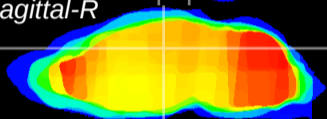

Coronal

Sagittal-R

Sagittal-L

ViBrism: CX04316
Horizontal

DG