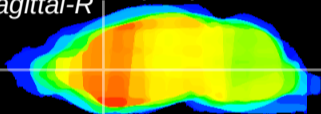

Coronal

Sagittal-R

Sagittal-L

ViBris: CX04317  
Horizontal

CPU medial