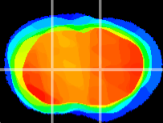

Coronal

Sagittal-R

Sagittal-L

ViBris: CX04317  
Horizontal

CPU medial