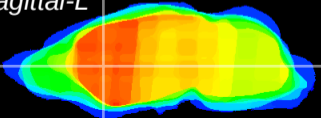

Coronal

Sagittal-R

Sagittal-L

ViBris: CX04317  
Horizontal

CPU medial