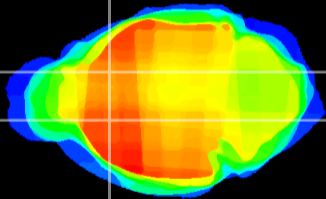

Coronal

Sagittal-R

Sagittal-L

ViBris: CX04317  
Horizontal

CPU medial