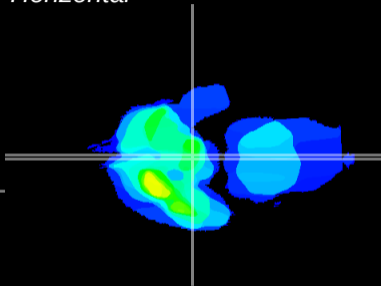

Coronal

Sagittal-R

Sagittal-L

ViBrism: CX04324
Horizontal

ME