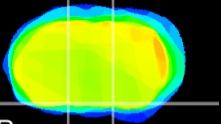

Coronal

Sagittal-R

Sagittal-L

ViBrism: CX04324
Horizontal

S0