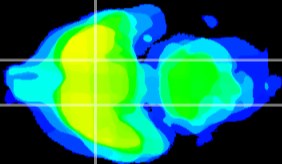

Coronal

Sagittal-R

Sagittal-L

ViBrism: CX04324
Horizontal

S0