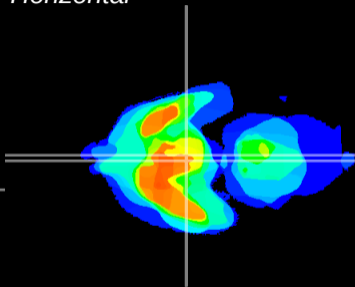

Coronal

Sagittal-R

Sagittal-L

ViBrism: CX04325
Horizontal

Arc