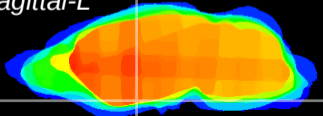

Coronal

Sagittal-R

Sagittal-L

ViBrism: CX04325
Horizontal

S0