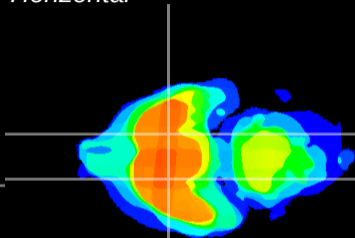

Coronal

Sagittal-R

Sagittal-L

ViBrism: CX04325
Horizontal

S0