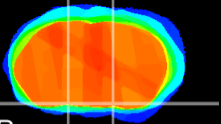

Coronal

Sagittal-R

Sagittal-L

ViBrism: CX04325
Horizontal

S0