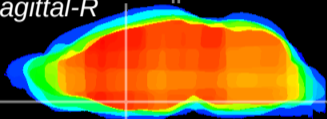

Coronal

Sagittal-R

Sagittal-L

ViBrism: CX04331
Horizontal

MPA