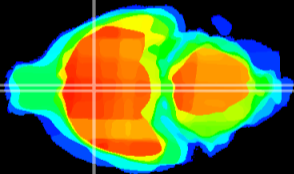

Coronal

Sagittal-R

Sagittal-L

ViBrism: CX04331
Horizontal

MPA