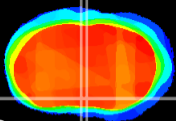

Coronal

Sagittal-R

Sagittal-L

ViBrism: CX04331
Horizontal

MPA