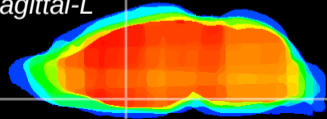

Coronal

Sagittal-R

Sagittal-L

ViBrism: CX04331
Horizontal

MPA